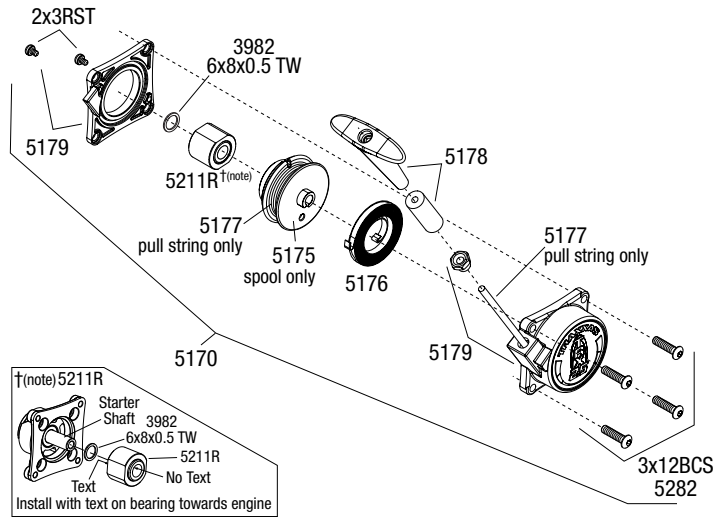

Pull Start Assembly

Air Filter Assembly