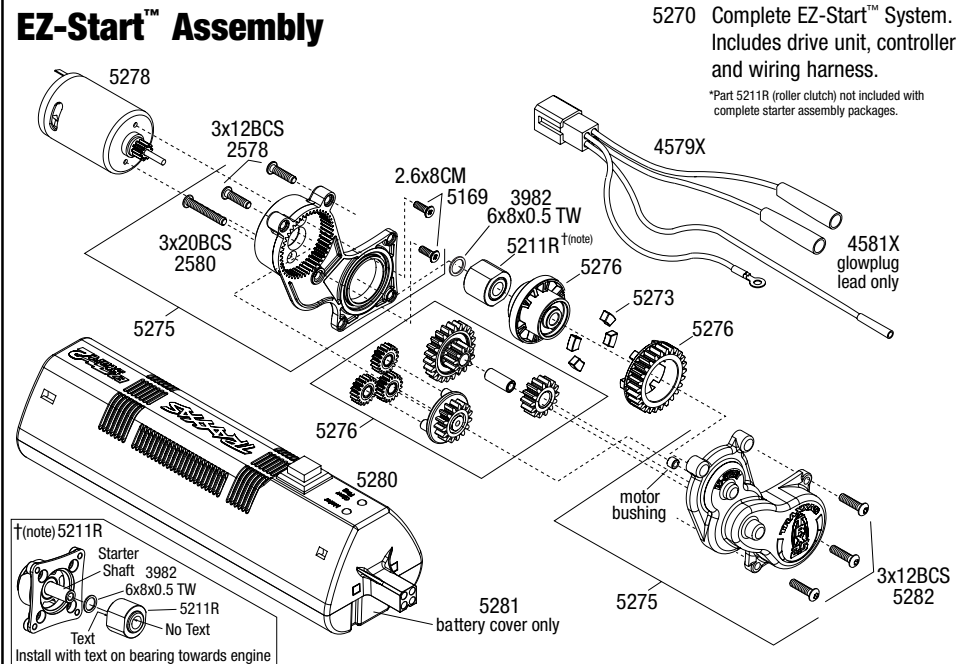

EZ-Start™ Assembly

5270 Complete EZ-Start™ System.
Includes drive unit, controller
and wiring harness.