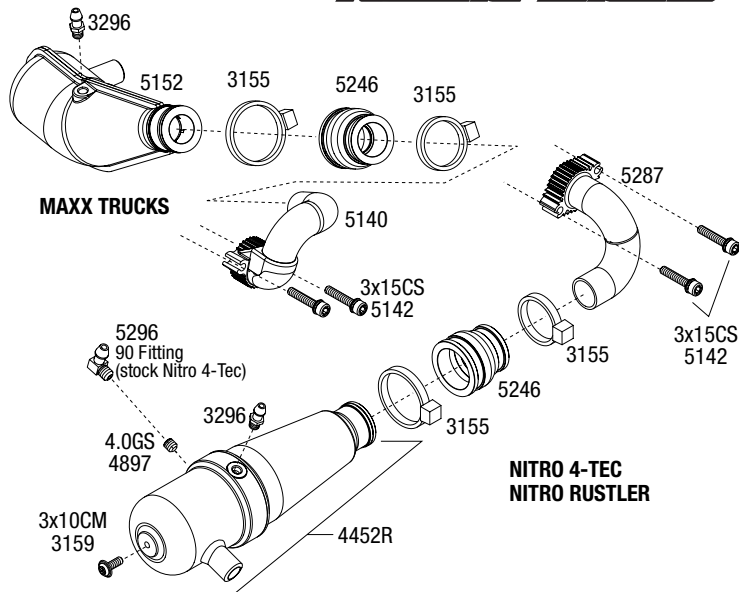

Exhaust Assembly

TRX 2.5R
RACING ENGINE