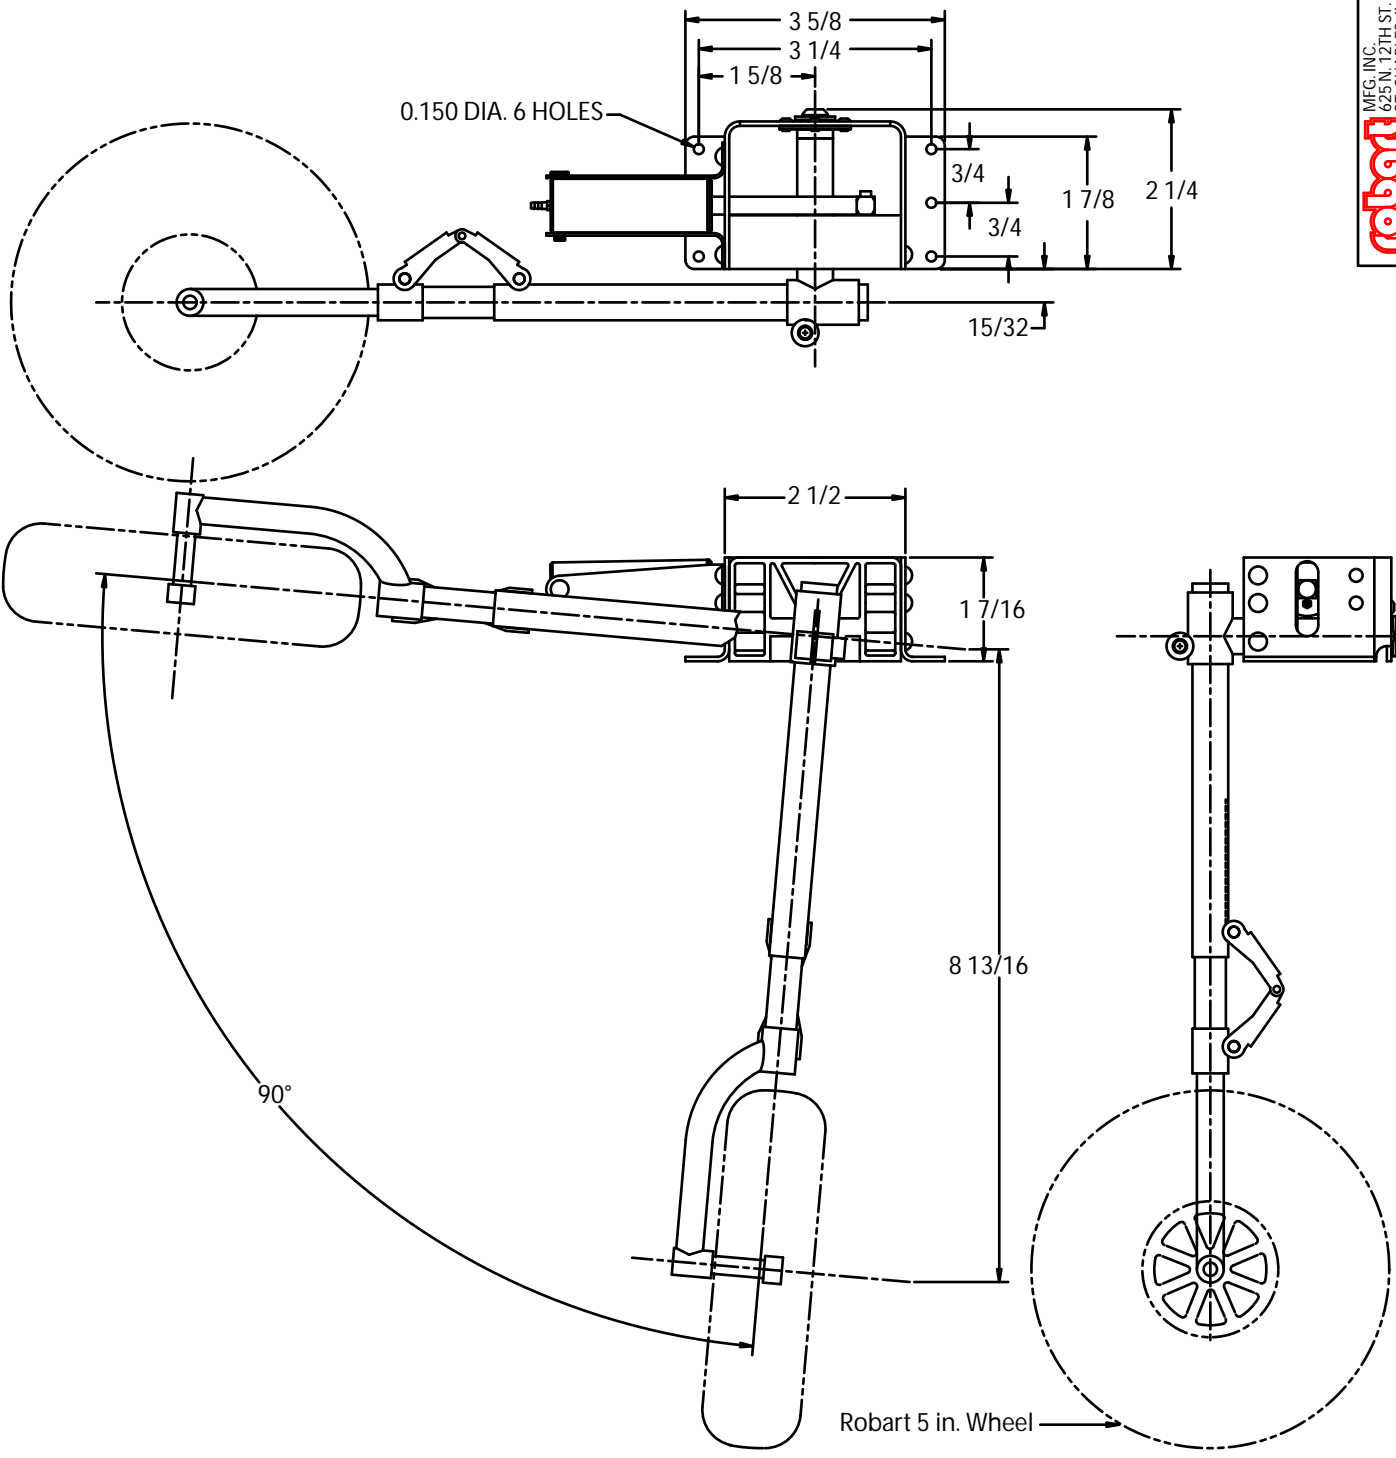

Robart
 MFG. INC.
 625 N. 127TH ST.
 ST. CHARLES, IL

TITLE
 #622 MAIN GEAR
 LH GEAR SHOWN

DRAWING NO. #622-5
 REV.

THIS DRAWING ITS CONTENTS AND INFORMATION ARE CONFIDENTIAL AND THE PROPERTY OF
 ROBERT MFG. INC. IT MAY NOT BE USED, COPIED, AND / OR TRANSMITTED TO ANY PERSON,
 FIRM, OR CORPORATION WITHOUT THE PRIOR WRITTEN APPROVAL OF ROBERT MFG. INC.