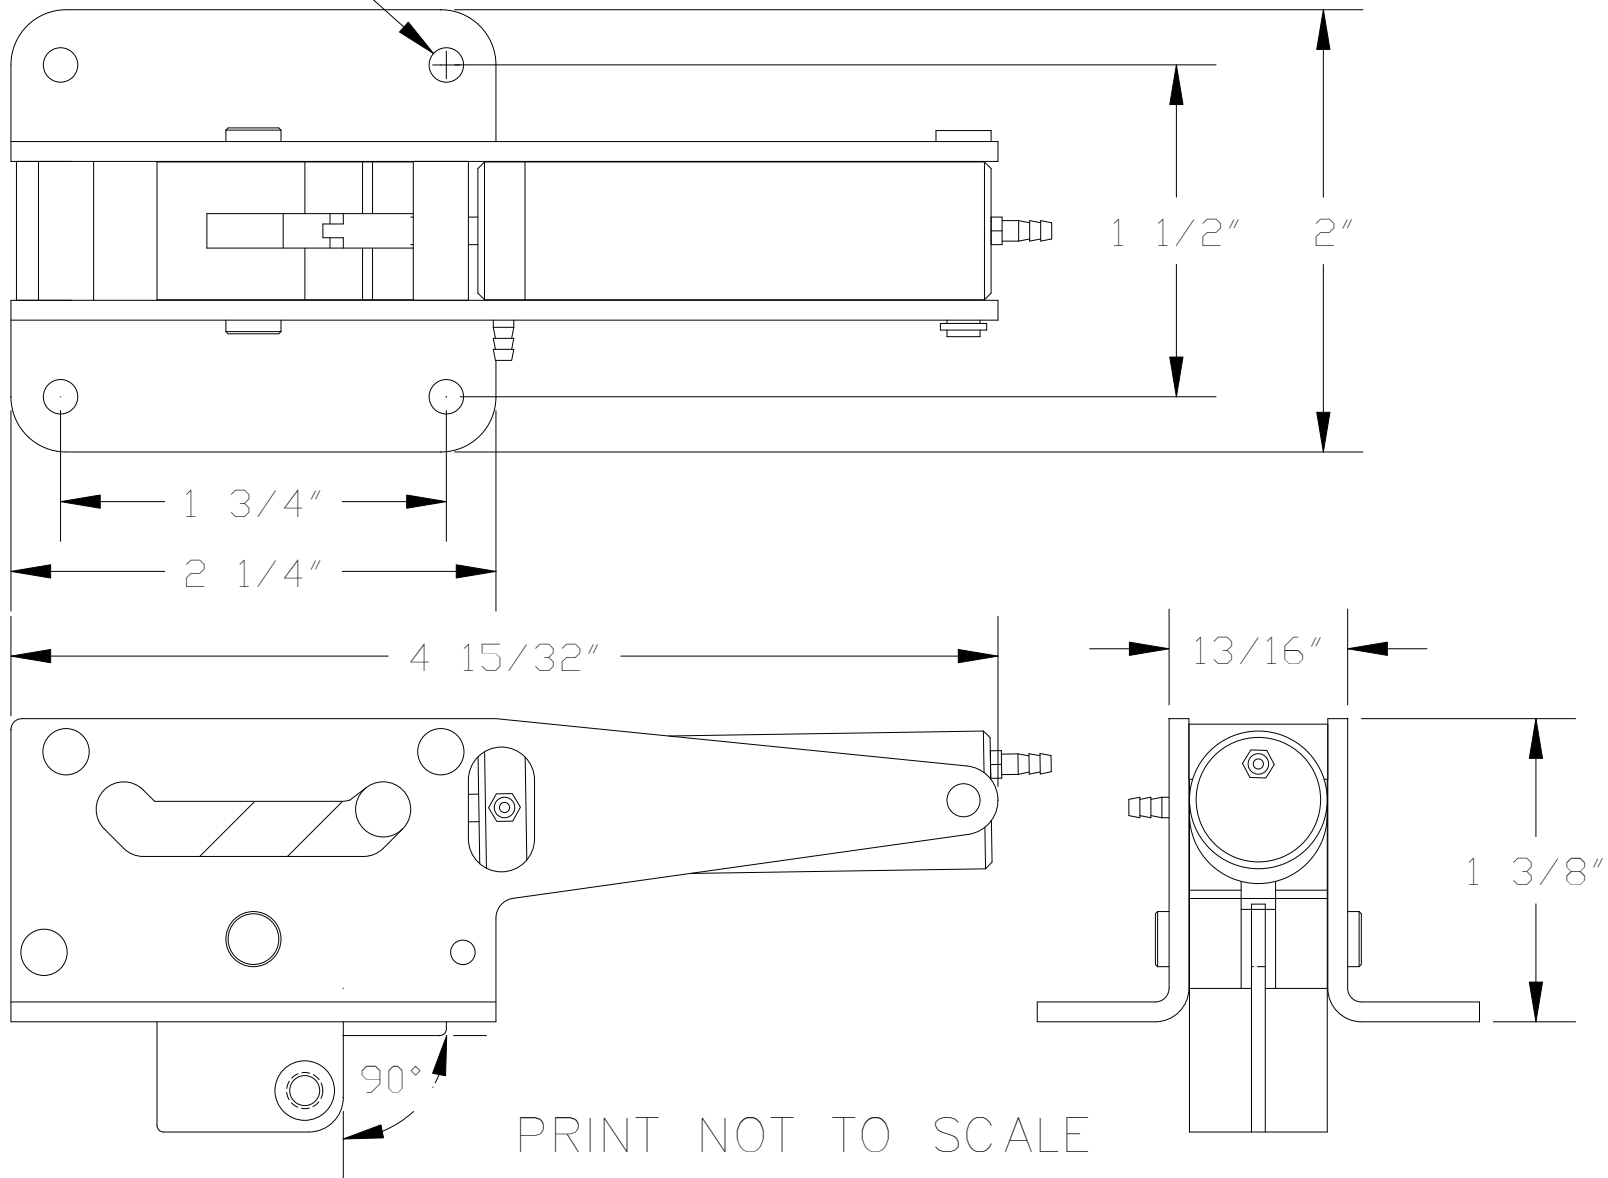

5/32" DIA. HOLES

www.robart.com

MFG. INC.
625 N. 12TH ST.
ST. CHARLES, IL
(630) 584-7616

630RS
MAIN GEAR
90° RETRACT

THIS DRAWING ITS CONTENTS AND INFORMATION, ARE CONFIDENTIAL, AND THE PROPERTY OF ROBERT MFG. INC. IT MAY NOT BE USED, COPIED, AND / OR TRANSMITTED TO ANY PERSON, FIRM, OR CORPORATION WITHOUT THE PRIOR WRITTEN APPROVAL OF ROBERT MFG. INC.