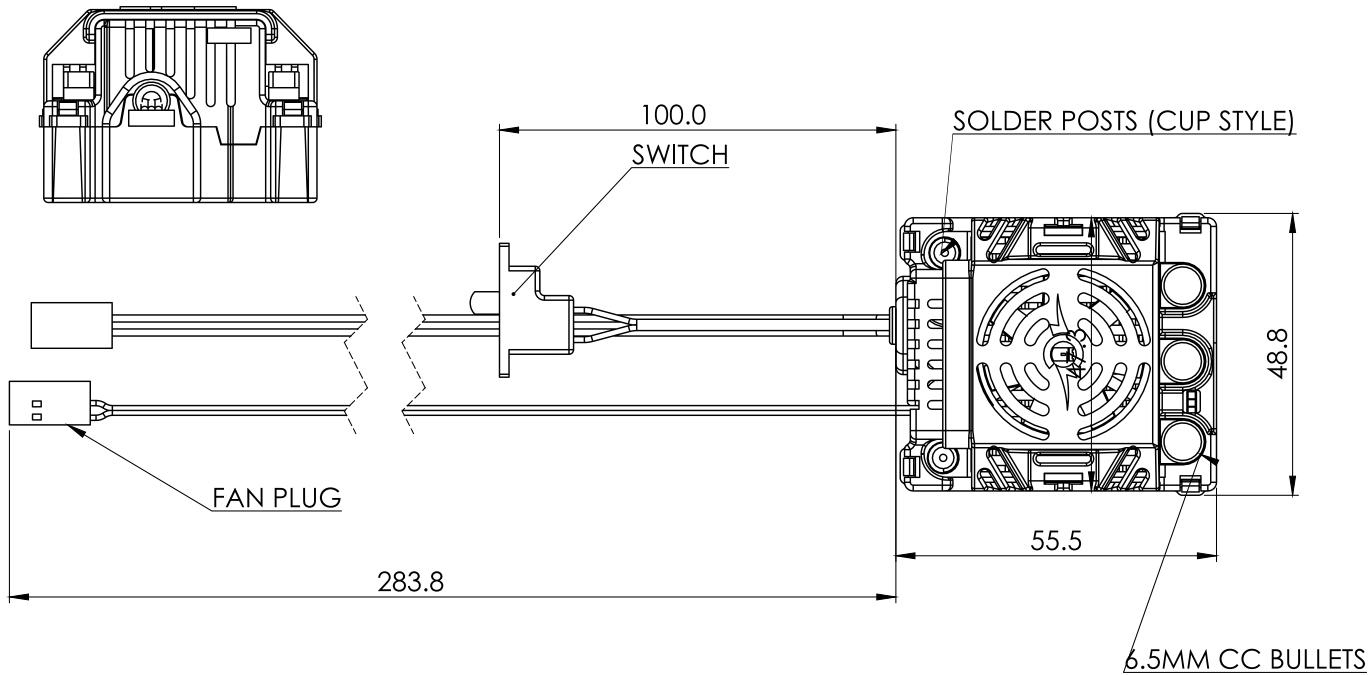

# Mamba Monster 2 ESC

Length:	1.86" (47mm)
Width:	2.19" (56mm)
Height:	1.33" (34mm)

*castle*