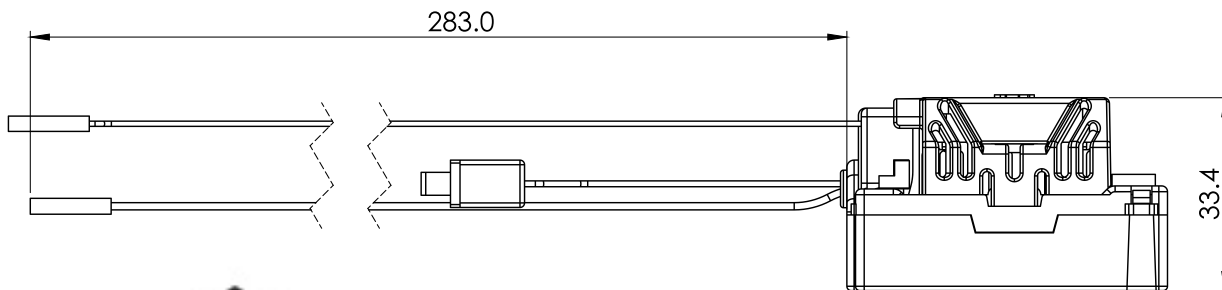

# Mamba Monster 2 ESC

Length:	1.86" (47mm)
Width:	2.19" (56mm)
Height:	1.33" (34mm)

*castle*