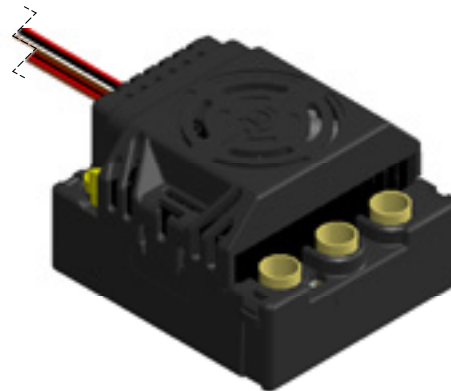

# Mamba Monster 2 ESC

Length:	1.86" (47mm)
Width:	2.19" (56mm)
Height:	1.33" (34mm)

*castle*