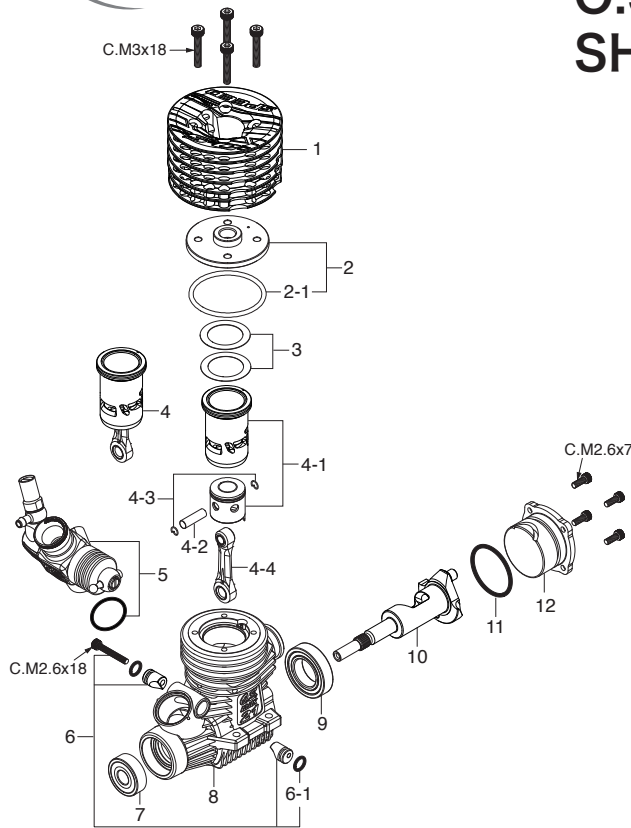

O.S. SPEED R21 SHIMO EDITION 2 Combo Set

(1DJ00)

TR02 EFRA2165 & MR03-WC

TYPE 21M2(B) SHIMO 2

(2DJ81000)

CAP SCREW SETS (10pcs./set)

Code No.	Size	Pcs. used in an engine
79871020	M2.6x7	Cover Plate Retaining Screw (4pcs.)
79871055	M2.6x18	Carburetor Retainer Retaining Screw (1pc.)
79871180	M3x18	Cylinder Head Retaining Screw (4pcs.)

No.	Code No.	Description
1	22082600	Mixture Control Valve Assembly (21M) 21XZ-R
1-1	46066319	"O" Ring (L) (2pcs.) P-3
1-2	22781800	"O" Ring (S) (2pcs.) 10D,10F,1H-3H,20E
2	22082970	Needle Assembly (21M) 21XZ-R
2-1	46066319	"O" Ring (L) (2pcs.) P-3
3	22082940	Needle Holder Assembly (21M) 21XZ-R
3-1	22082950	No.15 Universal Nipple Assembly
4	22848160	Throttle Stop Screw (21J)
4-1	27881820	"O" Ring (S) (2pcs.) (S-3)
5	71533885	Carburetor Reducer (8.5mm Champagne Gold) AL
5-1	22615000	"O" Ring (1pc.) 2A-3A,20C,20D
6	22082110	Carburetor Body 21M(B)
7	22082200	Slide Valve (21M) 21XZ-R
8	2A081610	Metering Needle Assembly R2101
8-1	27881820	"O" Ring (S) (2pcs.) (S-3)
9	23981520	Dust Cover (21,30VG) 21E,21F,21J
10	23781400	Ball Link No.3
10-1	26381501	Set Screw (1pc.)
11	29015019	Carburetor Rubber Gasket 20E,60F,60MC,70D