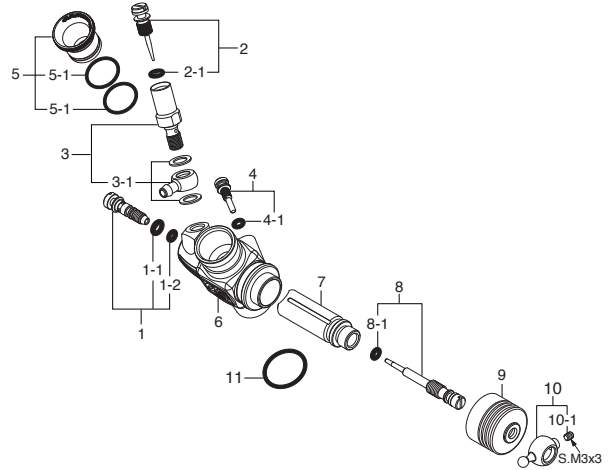

O.S. SPEED R21 SHIMO EDITION 2 Combo Set

(1DJ00)

TR02 EFRA2165 & MR03-WC

TYPE 21M2(B) SHIMO 2

(2DJ81000)

CAP SCREW SETS (10pcs./set)

Code No.	Size	Pcs. used in an engine
79871020	M2.6x7	Cover Plate Retaining Screw (4pcs.)
79871055	M2.6x18	Carburetor Retainer Retaining Screw (1pc.)
79871180	M3x18	Cylinder Head Retaining Screw (4pcs.)

No.	Code No.	Description
1	22082600	Mixture Control Valve Assembly (21M) 21XZ-R
1-1	46066319	"O" Ring (L) (2pcs.) P-3
1-2	22781800	"O" Ring (S) (2pcs.) 10D,10F,1H-3H,20E
2	22082970	Needle Assembly (21M) 21XZ-R
2-1	46066319	"O" Ring (L) (2pcs.) P-3
3	22082940	Needle Holder Assembly (21M) 21XZ-R
3-1	22082950	No.15 Universal Nipple Assembly
4	22848160	Throttle Stop Screw (21J)
4-1	27881820	"O" Ring (S) (2pcs.) (S-3)
5	71533885	Carburetor Reducer (8.5mm Champagne Gold) AL
5-1	22615000	"O" Ring (1pc.) 2A-3A,20C,20D
6	22082110	Carburetor Body 21M(B)
7	22082200	Slide Valve (21M) 21XZ-R
8	2A081610	Metering Needle Assembly R2101
8-1	27881820	"O" Ring (S) (2pcs.) (S-3)
9	23981520	Dust Cover (21,30VG) 21E,21F,21J
10	23781400	Ball Link No.3
10-1	26381501	Set Screw (1pc.)
11	29015019	Carburetor Rubber Gasket 20E,60F,60MC,70D