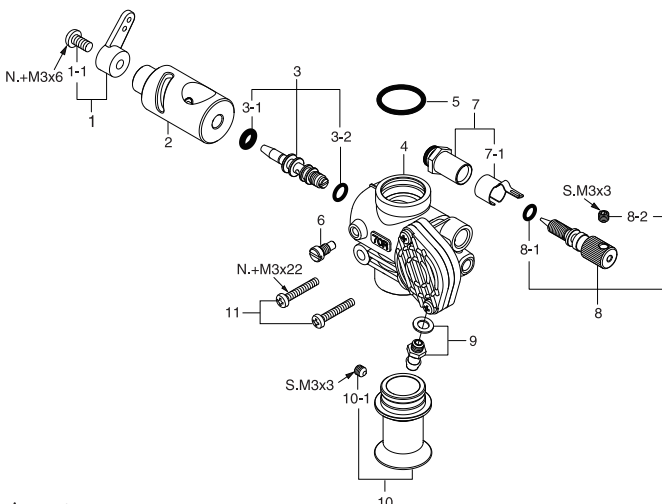

CAP SCREW SETS (10pcs./sets)

Code No.	Size	Pcs. used in an engine
79871020	M2.6x7	Cam Cover Retaining Screw (2pcs.) Intake Manifold Retaining Screw (2pcs.)
79871030	M2.6x10	Rocker Cover Retaining Screw (2pcs.)
79871110	M3x8	Cover Plate Retaining Screw (4pcs.)
79871150	M3x15	Rocker Support Retaining Screw (1pc.)
79871200	M3x20	Cylinder Head Retaining Screw (6pcs.)

* Type of screw

C...Cap Screw M...Oval Fillister-Head Screw

F...Flat Head Screw N...Round Head Screw S...Set Screw

TYPE 70R (42581000)

No.	Code No.	Description
1	22081408	Throttle Lever Assembly
1-1	22081313	Throttle Lever Retaining Screw
2	42581200	Carburetor Rotor
3	44581600	Mixture Control Valve Assembly
3-1	46066319	"O" Ring (L) (2pcs.)
3-2	24881824	"O" Ring (S) (2pcs.)
4	42581100	Carburetor Body (W/Regulator)
5	46215000	Carburetor Rubber Gasket (1pc.)
6	45581820	Rotor Guide Screw
7	27381940	Needle Valve Holder Assembly
7-1	26711305	Ratchet Spring
8	29481970	Needle Assembly
8-1	24981837	"O" Ring (2pcs.)
8-2	26381501	Set Screw
9	22681953	Fuel Inlet (No.1)
10	42581300	Velocity Stack
10-1	26381501	Set Screw
11	45581700	Carburetor Retaining Screw (2pcs.)