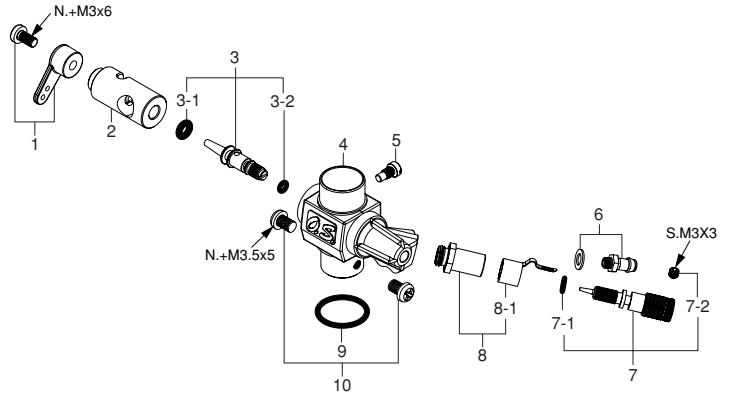

CAP SCREW SETS (10pcs./sets)

Code No.	Size	Pcs. used in an engine
79871020	M2.6x7	Cover Plate Retaining Screw (4pcs.)
79871150	M3x15	Cylinder Head Retaining Screw (4pcs.)

***Type of screw**

C...Cap Screw M...Oval Fillister-Head Screw
F...Flat Head Screw N...Round Head Screw S...Set Screw

No.	Code No.	Description
1	23104000	Cylinder Head
2	23104100	Head Gasket
3	23103000	Cylinder & Piston Assembly
4	23106000	Piston Pin
5	24517000	Piston Pin Retainer (2pcs.)
6	23105000	Connecting Rod
7	23181000	Carburetor Complete (Type 21K)
8	23210007	Propeller Nut
9	23209003	Propeller Washer
10	23108000	Drive Hub
11	22620003	Thrust Washer
12	22831000	Crankshaft Ball Bearing (F)
13	23101000	Crankcase
14	22630002	Crankshaft Ball Bearing (R)
15	23102000	Crankshaft
16	23107100	Cover Gasket
17	23107000	Cover Plate
	71608001	Glow Plug No.8
	72200080	Needle Valve Extension Cable Set
	23125000	E-3080 Silencer Assembly
	23125540	"O" Ring
	23125530	Assembly Screw
	22681957	Pressure Nipple (No.7)
	79871280	Silencer Retaining Screw (C.M3x28 2pcs.)

No.	Code No.	Description
1	22081408	Throttle Lever Assembly
2	23181200	Carburetor Rotor
3	29181620	Mixture Control Valve Assembly
3-1	46066319	"O" Ring (L) (2pcs.)
3-2	22781800	"O" Ring (S) (2pcs.)
4	23181100	Carburetor Body
5	45581820	Roter Guide Screw
6	22681953	Fuel Inlet (No.1)
7	44281970	Needle Assembly
7-1	24981837	"O" Ring (2pcs.)
7-2	26381501	Set Screw
8	27381940	Needle-valve Holder Assembly
8-1	26711305	Ratchet Spring
9	22615000	Carburetor Rubber Gasket
10	23081706	Carburetor Retaining Screw