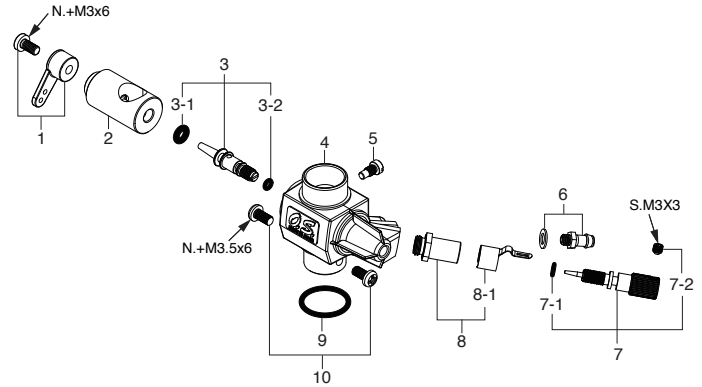

### TYPE 61C (29087000)

#### CAP SCREW SETS (10pcs./sets)

Code No.	Size	Pcs. used in an engine
79871110	M3x8	Cover Plate Retaining Screw (4pcs.)
79871160	M3x16	Cylinder Head Retaining Screw (5pcs.)

\* Type of screw

C...Cap Screw M...Oval Fillister-Head Screw

F...Flat Head Screw N...Round Head Screw S...Set Screw

No.	Code No.	Description
1	29114000	Cylinder Head
2	44714100	Head Gasket
3	29113100	Cylinder Liner
4	29503400	Piston Ring
5	29113200	Piston
6	45406000	Piston Pin
7	27917000	Piston Pin Retainer (2pcs.)
8	29115000	Connecting Rod
9	29087000	Carburetor Complete (Type 61C)
10	45910100	Lock Nut Set
11	27408000	Drive Hub
12	29320000	Thrust Washer
13	27731000	Crankshaft Ball Bearing (F)
14	29111000	Crankcase
15	29030001	Crankshaft Ball Bearing (R)
16	29112000	Crankshaft
17	27414020	Cover Gasket
18	27407000	Cover Plate
	71608001	Glow Plug No.8
	72200080	Needle Valve Extension Cable Set
	27425000	E-4040 Silencer Assembly
	29122540	"O" Ring
	27425300	Assembly Screw
	22681957	Pressure Nipple (No.7)
	26625210	Silencer Retaining Screw (C.M4x40 2pcs.)

No.	Code No.	Description
1	22081408	Throttle Lever Assembly
2	29087200	Carburetor Rotor
3	29181620	Mixture Control Valve Assembly
3-1	46066319	"O" Ring (L) (2pcs.)
3-2	22781800	"O" Ring (S) (2pcs.)
4	29087100	Carburetor Body
5	45581820	Roter Guide Screw
6	22681953	Fuel Inlet (No.1)
7	24081970	Needle Assembly
7-1	24981837	"O" Ring (2pcs.)
7-2	26381501	Set Screw
8	27381940	Needle-valve Holder Assembly
8-1	26711305	Ratchet Spring
9	46215000	Carburetor Rubber Gasket
10	25081700	Carburetor Retaining Screw