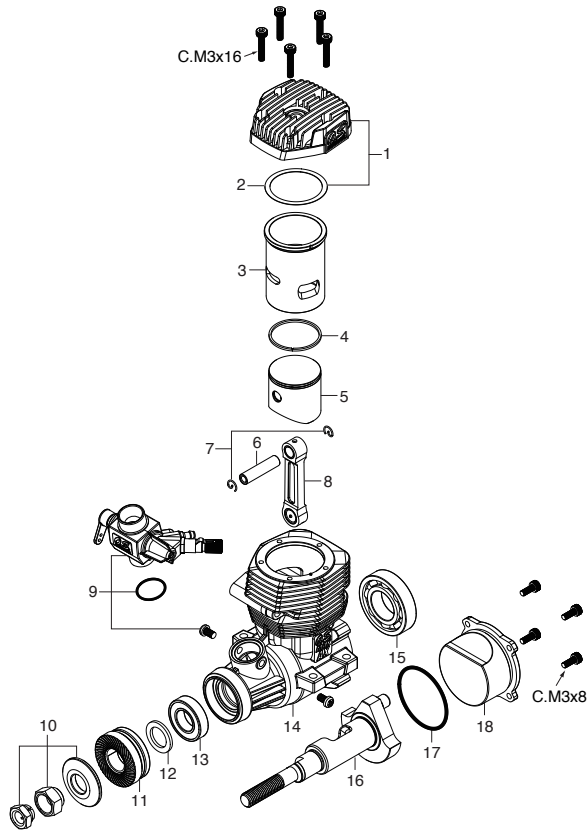

### TYPE 61C (29087000)

#### CAP SCREW SETS (10pcs./sets)

Code No.	Size	Pcs. used in an engine
79871110	M3x8	Cover Plate Retaining Screw (4pcs.)
79871160	M3x16	Cylinder Head Retaining Screw (5pcs.)

\* Type of screw

C...Cap Screw M...Oval Fillister-Head Screw

F...Flat Head Screw N...Round Head Screw S...Set Screw

No.	Code No.	Description
1	29114000	Cylinder Head
2	44714100	Head Gasket
3	29113100	Cylinder Liner
4	29503400	Piston Ring
5	29113200	Piston
6	45406000	Piston Pin
7	27917000	Piston Pin Retainer (2pcs.)
8	29115000	Connecting Rod
9	29087000	Carburetor Complete (Type 61C)
10	45910100	Lock Nut Set
11	27408000	Drive Hub
12	29320000	Thrust Washer
13	27731000	Crankshaft Ball Bearing (F)
14	29111000	Crankcase
15	29030001	Crankshaft Ball Bearing (R)
16	29112000	Crankshaft
17	27414020	Cover Gasket
18	27407000	Cover Plate
	71608001	Glow Plug No.8
	72200080	Needle Valve Extension Cable Set
	27425000	E-4040 Silencer Assembly
	29122540	"O" Ring
	27425300	Assembly Screw
	22681957	Pressure Nipple (No.7)
	26625210	Silencer Retaining Screw (C.M4x40 2pcs.)

No.	Code No.	Description
1	22081408	Throttle Lever Assembly
2	29087200	Carburetor Rotor
3	29181620	Mixture Control Valve Assembly
3-1	46066319	"O" Ring (L) (2pcs.)
3-2	22781800	"O" Ring (S) (2pcs.)
4	29087100	Carburetor Body
5	45581820	Roter Guide Screw
6	22681953	Fuel Inlet (No.1)
7	24081970	Needle Assembly
7-1	24981837	"O" Ring (2pcs.)
7-2	26381501	Set Screw
8	27381940	Needle-valve Holder Assembly
8-1	26711305	Ratchet Spring
9	46215000	Carburetor Rubber Gasket
10	25081700	Carburetor Retaining Screw